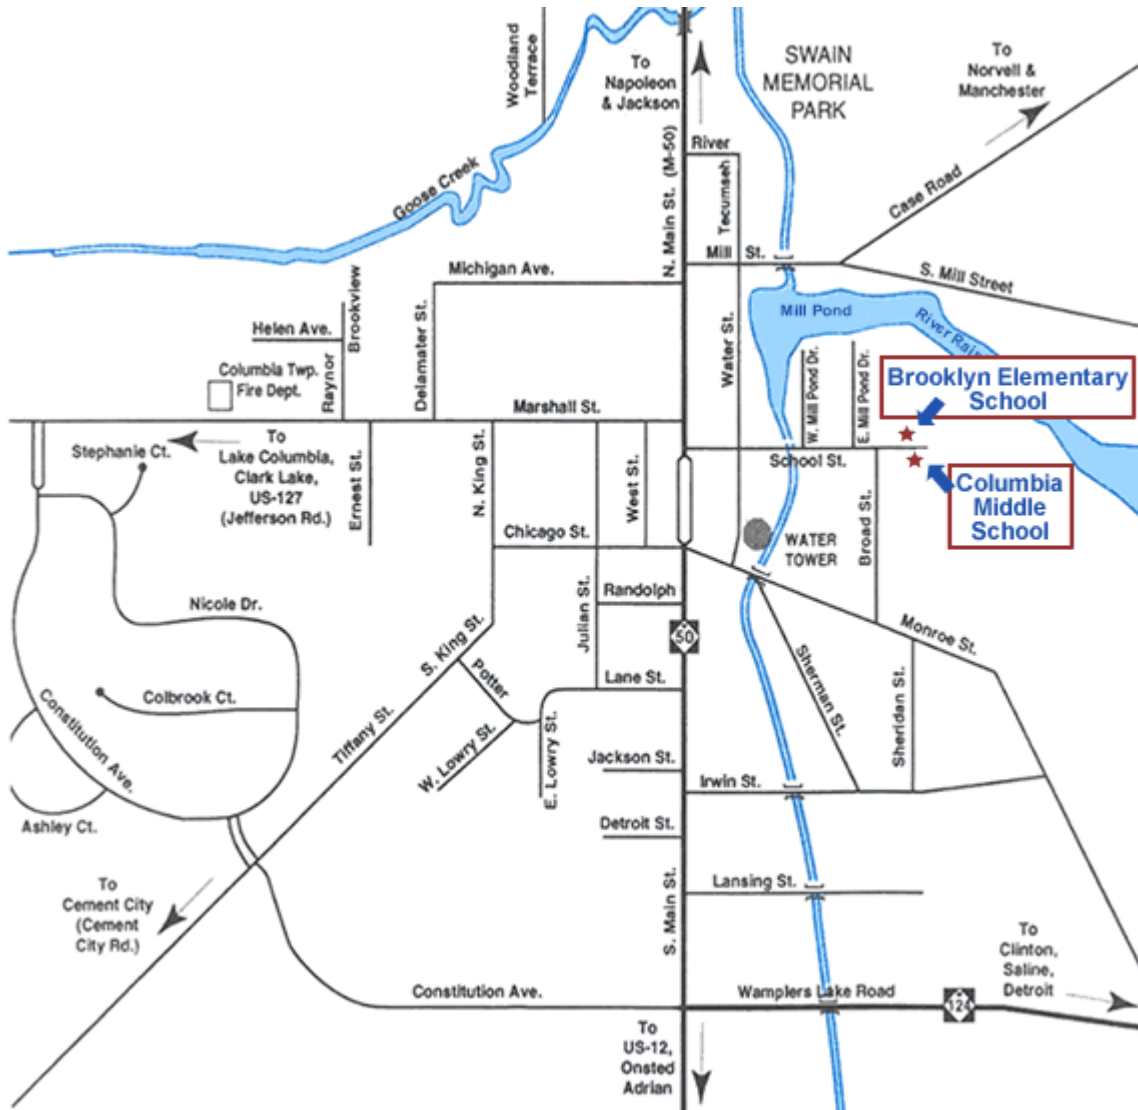

Columbia School District

Brooklyn Elementary School (517) 592-6632
320 School St., Brooklyn, MI 49230

Columbia Middle School (517) 592-2181
321 School St., Brooklyn, MI 49230