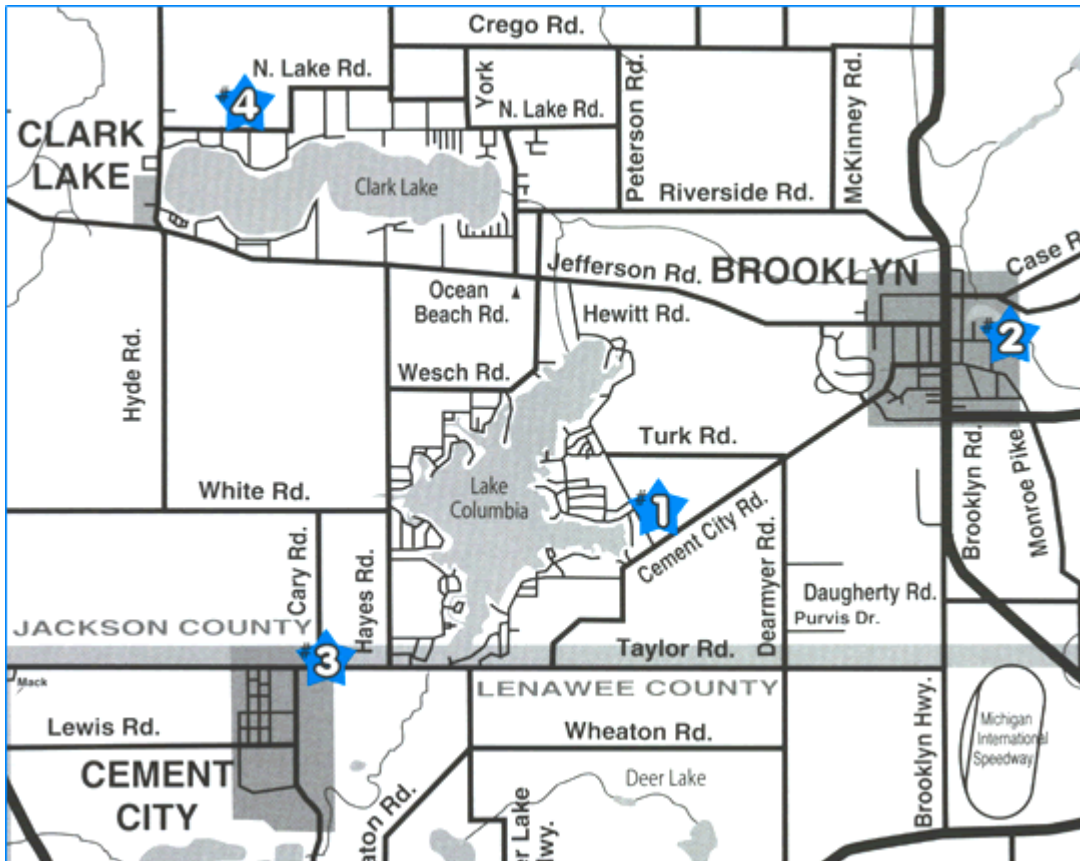

Columbia School District Buildings

- ★
Administration Office (517) 592-6641
Bus Barn (517) 592-6449
Columbia Community Fitness Center (517) 592-3393
- ★
Columbia Central High School (517) 592-6634
 11775 Hewitt Rd., Brooklyn, MI 49230
- ★
Brooklyn Elementary School (517) 592-6632
 320 School St., Brooklyn, MI 49230
- ★
Columbia Middle School (517) 592-2181
 321 School St., Brooklyn, MI 49230
- ★
Miller Elementary School (517) 592-2157
 130 Jackson St., Cement City, MI 49233
- ★
Columbia Community Education (517) 529-9400
 4460 N. Lake Rd., Clarklake, MI 49234

The following additional maps shown below are detailed views for Columbia Middle School / Brooklyn Elementary, Miller Elementary and Columbia Community Education.

Columbia School District

Brooklyn Elementary School (517) 592-6632
320 School St., Brooklyn, MI 49230

Columbia Middle School (517) 592-2181
321 School St., Brooklyn, MI 49230

Columbia School District

Miller Elementary School (517) 592-2157
130 Jackson St., Cement City, MI 49233

Columbia School District

Columbia Community Education (517) 529-9400
4460 N. Lake Rd., Clarklake, MI 49234